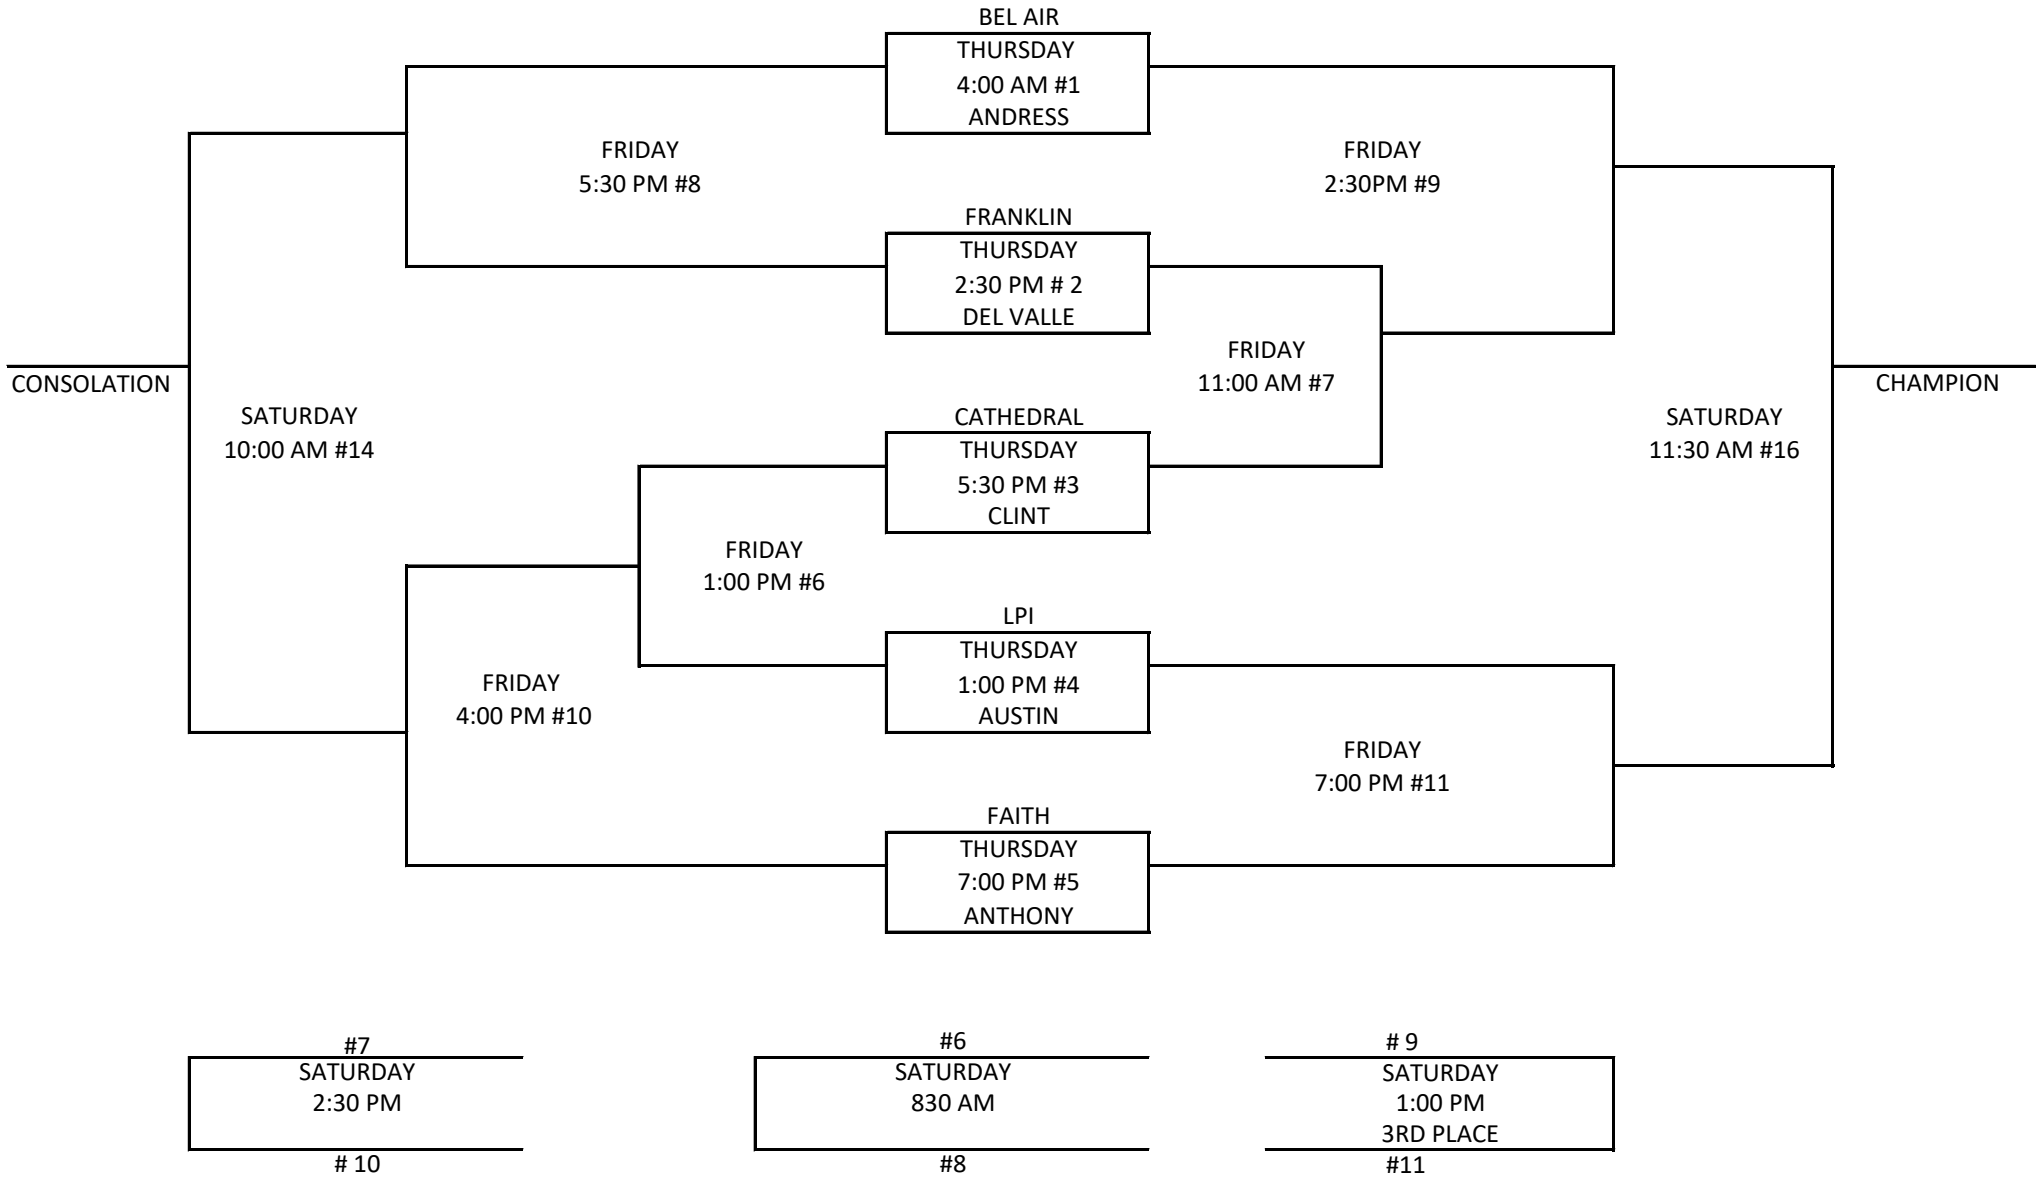

**ANTHONY ISD JV TOURNAMENT
NOV 30-DEC 2**

**AWARDS
CHAMPION
RUNNER-UP
CONSOLATION**

Home Team is on bottom
Home teams wear light jersey's
ALL GAME AT AHS MAIN GYM