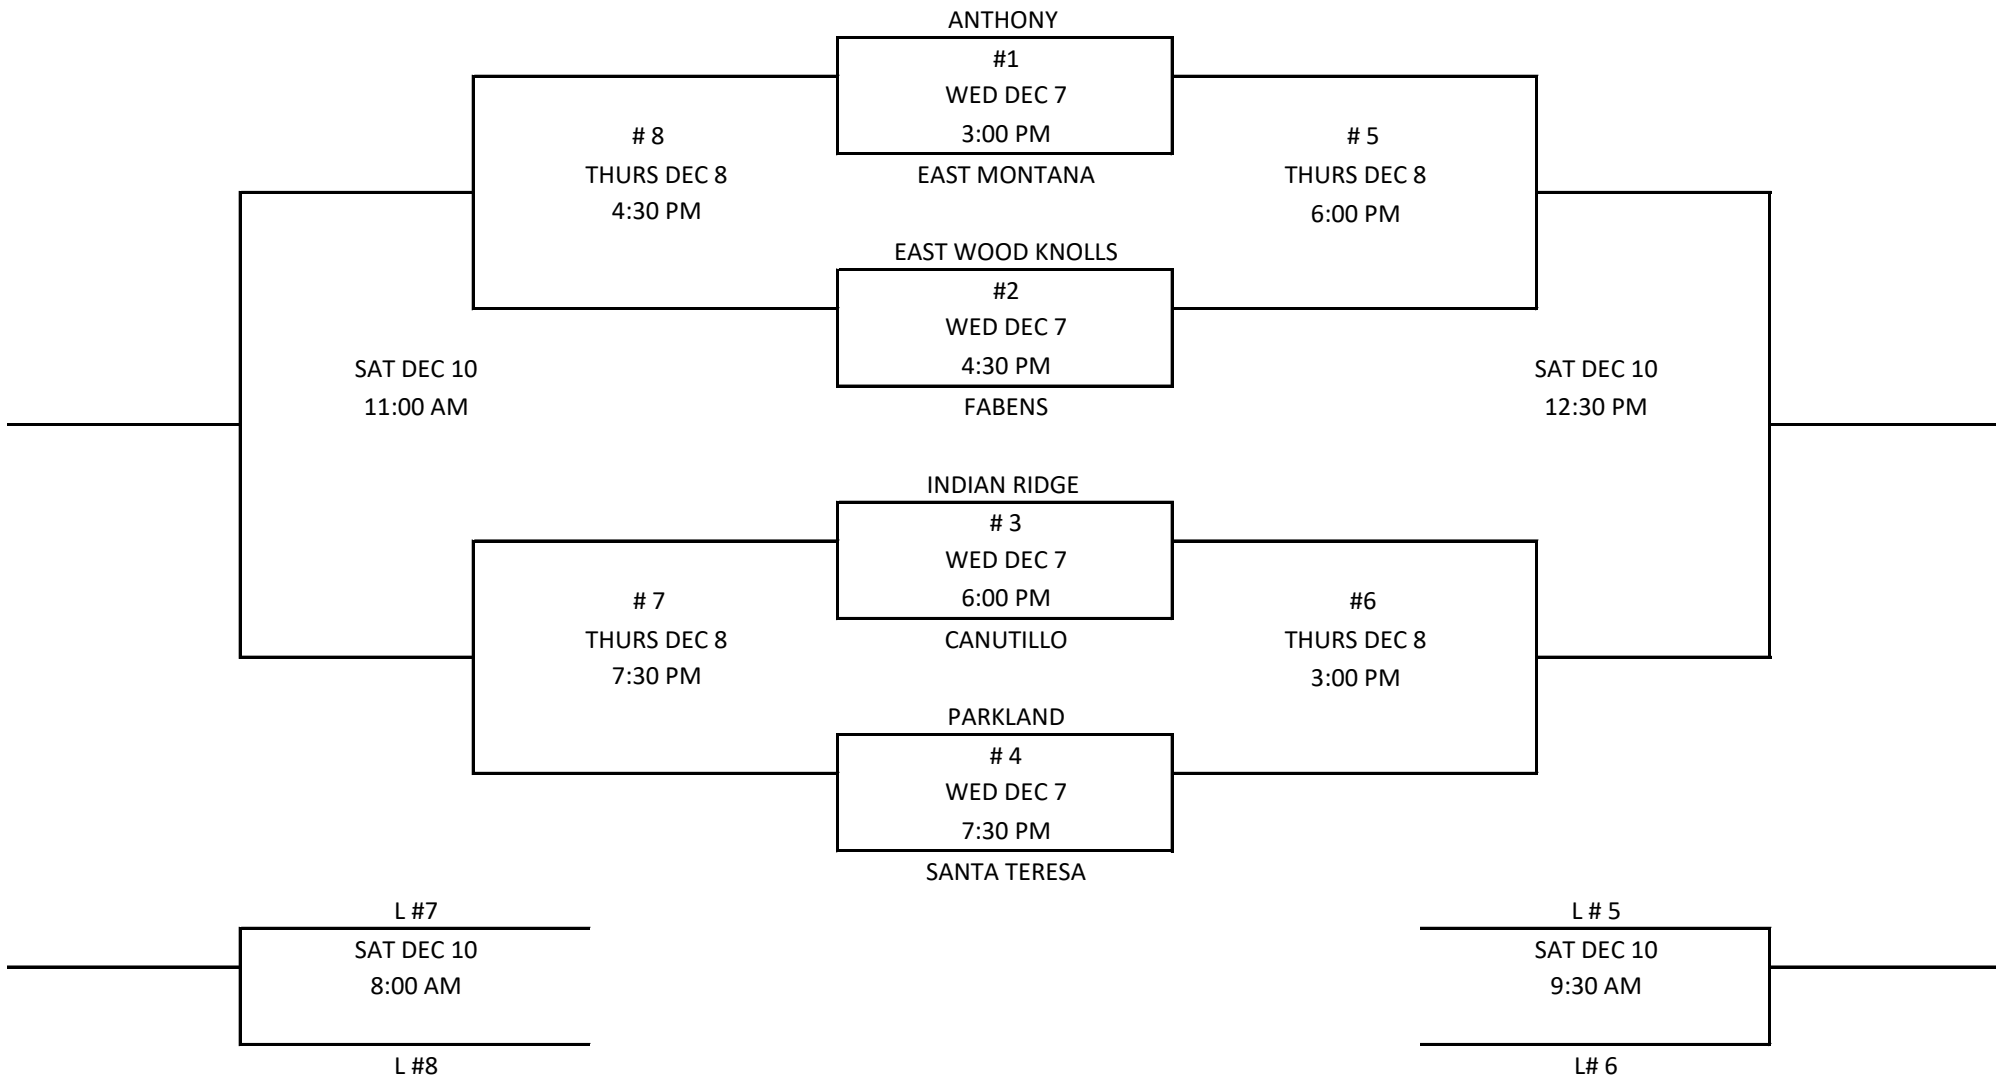

ANTHONY 7TH GRADE TOURNAMENT

BOTTOM TEAM IS HOME
HOME IS LIGHT
VISITORS ARE DARK

ALL GAMES AT ANTHONY MS